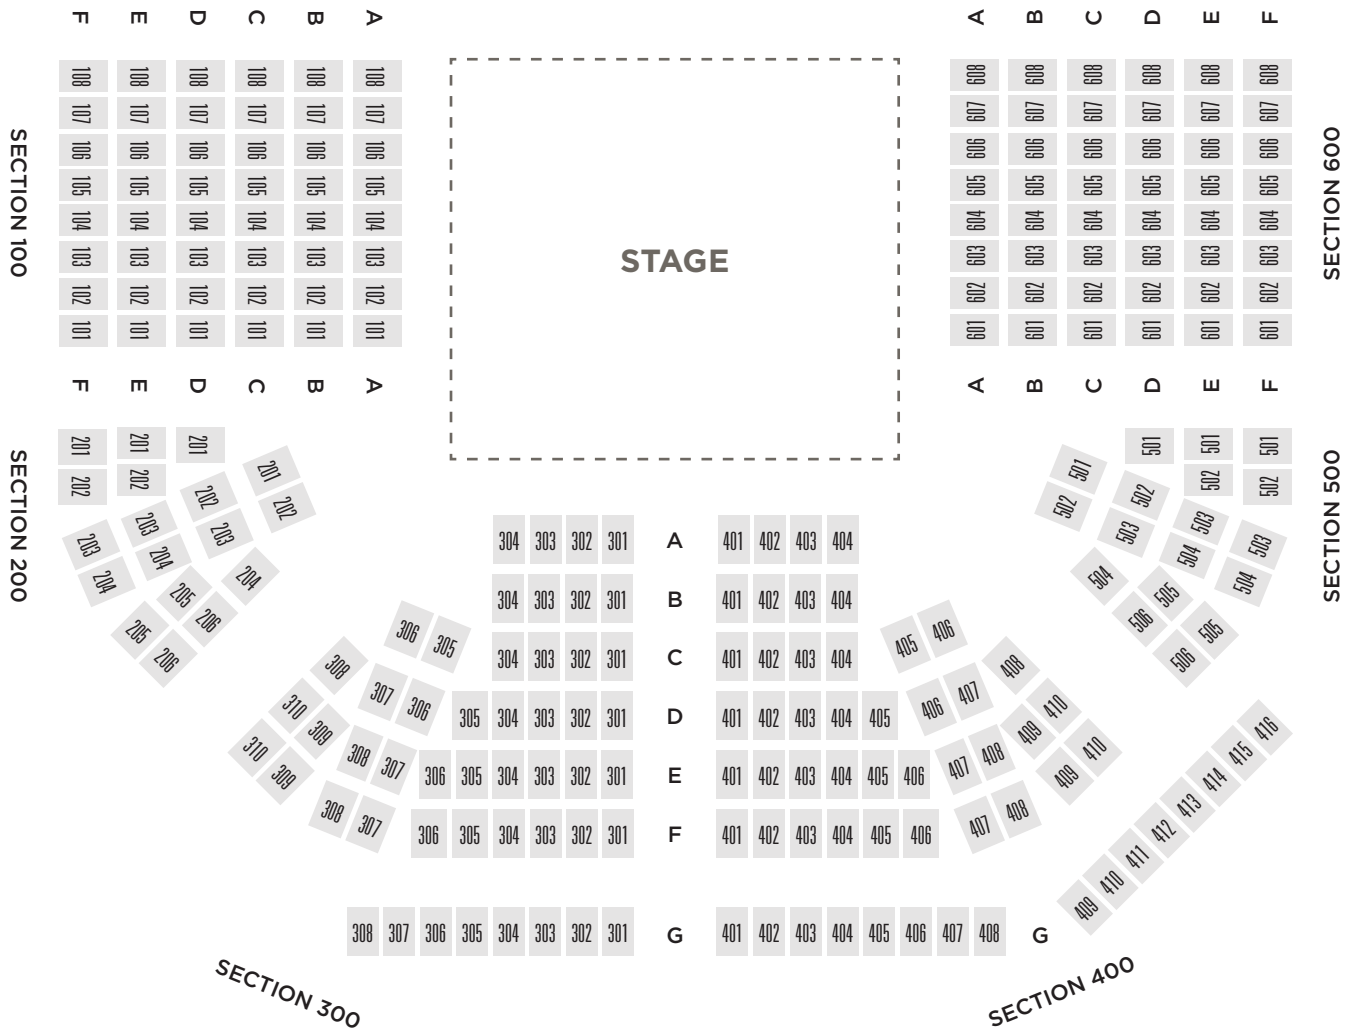

OUTCALT THEATRE

The Great Leap | Oct 29 - Nov 20, 2022

ENTRANCE / EXIT