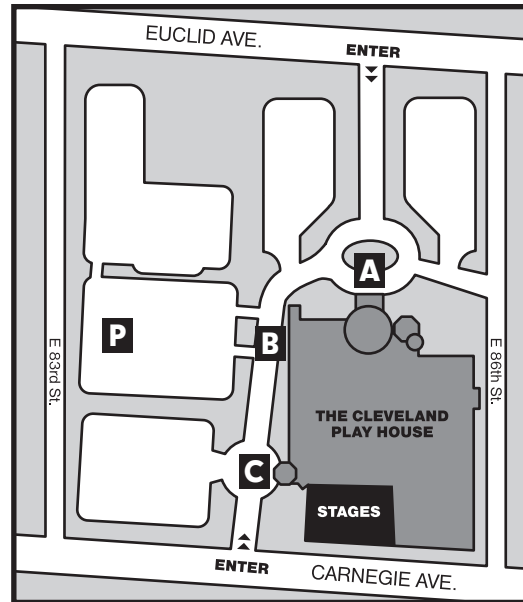

# MOTORCOACHES

INSTRUCTIONS FOR LOADING/UNLOADING & PARKING

**A** DESTINATION: **DRURY THEATRE**

- 1] Use Euclid Avenue entrance.
- 2] Unload passengers at Rotunda entrance on north side of building.
- 3] Park in west parking lot. **P**
- 4] Pick up passengers at Rotunda entrance on north side of building.

**B** DESTINATION: **BOLTON THEATRE**

- 1] Use Carnegie Avenue entrance.
- 2] Unload passengers at north entrance on west side of building.
- 3] Park in west parking lot. **P**
- 4] Pick up passengers at north entrance on west side of building.

**C** DESTINATION: **STAGES RESTAURANT**

- 1] Use Carnegie Avenue entrance.
- 2] Unload passengers at south entrance on west side of building.
- 3] Park in west parking lot. **P**
- 4] Pick up passengers at south entrance on west side of building.

THE CLEVELAND  
**PLAY  
HOUSE**